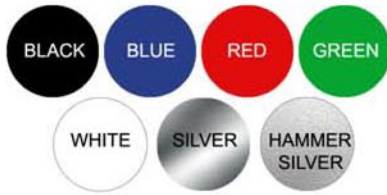

CU17

Seat Panel Colour

Frame Colour

Laminate/ Table top Finishes

PVC Edge Finishes

PLEASE NOTE: Black laminate can be prone to showing scratches. Therefore, if this colour is selected we cannot accept liability for reports of any scratching, should this occur. Thank you.